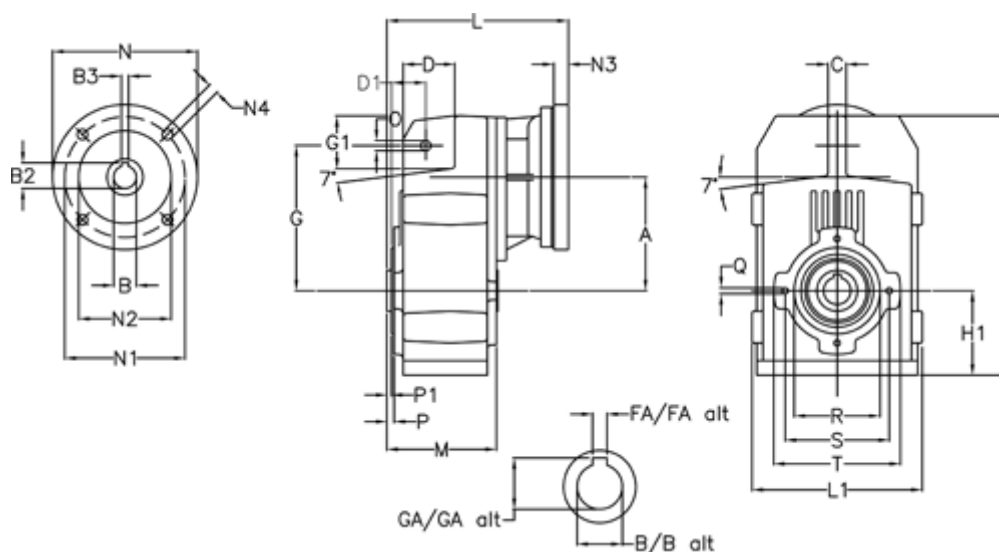

Article number: 29560233313225
 Description: Shaft mounted gear
 A253H35-333,1-P71B5

Measures

A = 128.75	FA = 10	M = 135.5	Q = M10x14
B = 35	G = 162	N = 160	R = 110
B1 = 14	G1 = 58.0	N1 = 130	S = 130
B2 = 16.3	GA = 38.3	N2 = 110	T = 150
B3 = 5	H = 290.5	N4 = M8x16	
C = 20	H1 = 93.5	O = 13	
D = 57.0	L = 213.0	P = 6.0	
D1 = 43.5	L1 = 188	P1 = 3.5	